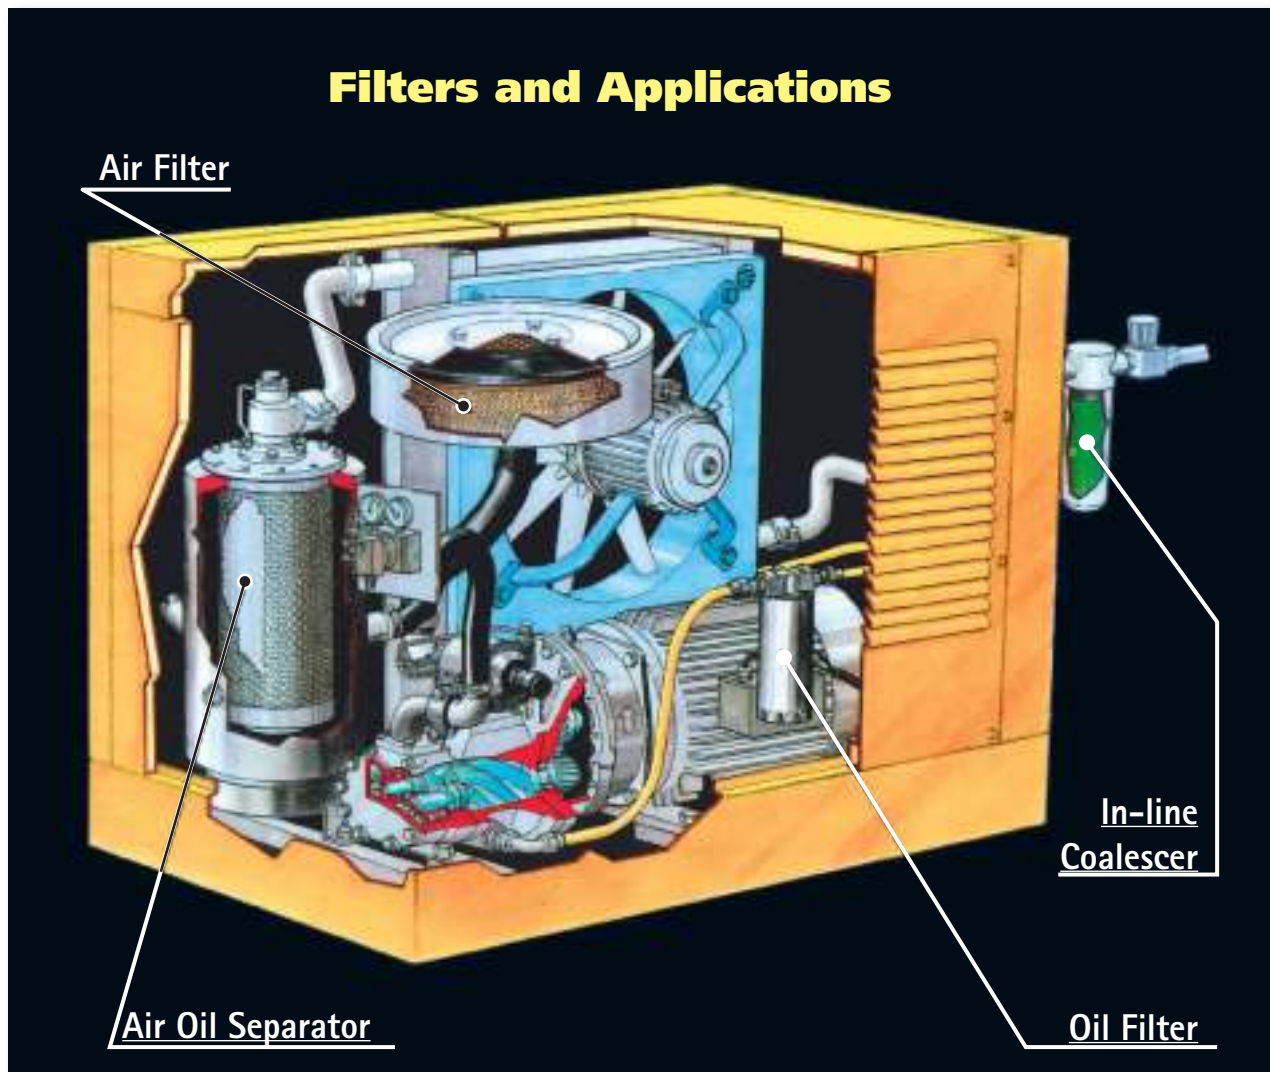

Filters and Applications

APPLICATIONS FOR COMPRESSOR MODELS