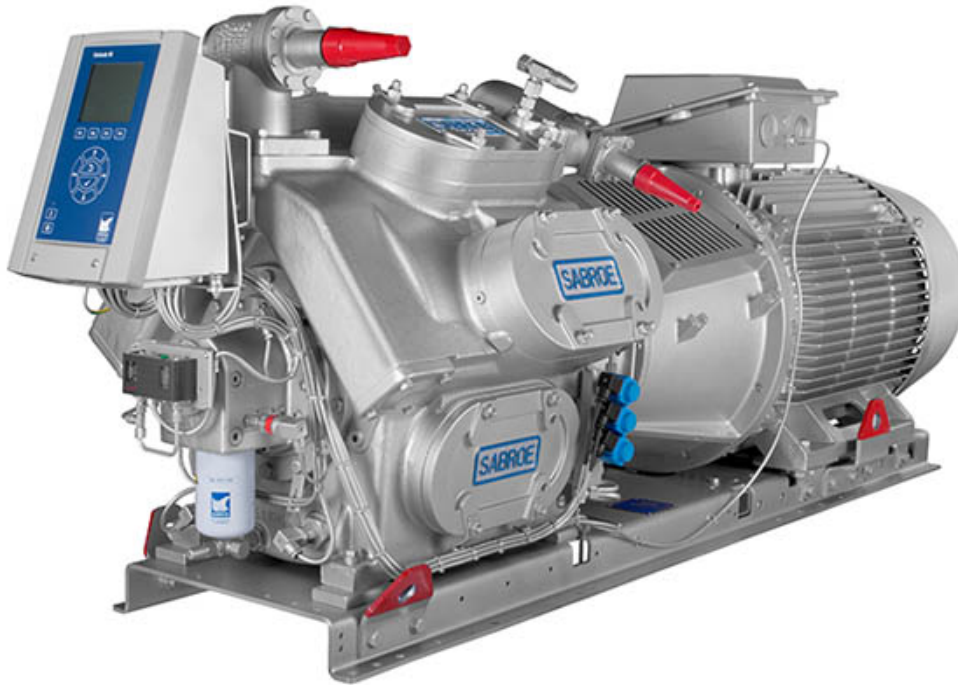

SOTRAS REF.	O.E.M.	ORIGINAL REF.	NOTES
SM P060	Sab Wabco	R 254067	FINE FILTERS
SM 9992	Sab Wabco	R 254069	FINE FILTERS
SM 9809	Sabroe	Divisor 1 E	Oil/water separator
SM 9809	Sabroe	Divisor 2 E	Oil/water separator
SM 9810	Sabroe	Divisor 3 E	Oil/water separator
SM 9811	Sabroe	Divisor 4 E	Oil/water separator
SM 9816	Sabroe	SAB 180	Oil/water separator
SM 9813	Sabroe	SAB 25	Oil/water separator
SM 9817	Sabroe	SAB 360	Oil/water separator
SM 9814	Sabroe	SAB 45	Oil/water separator
SM 9818	Sabroe	SAB 720	Oil/water separator
SM 9815	Sabroe	SAB 90	Oil/water separator