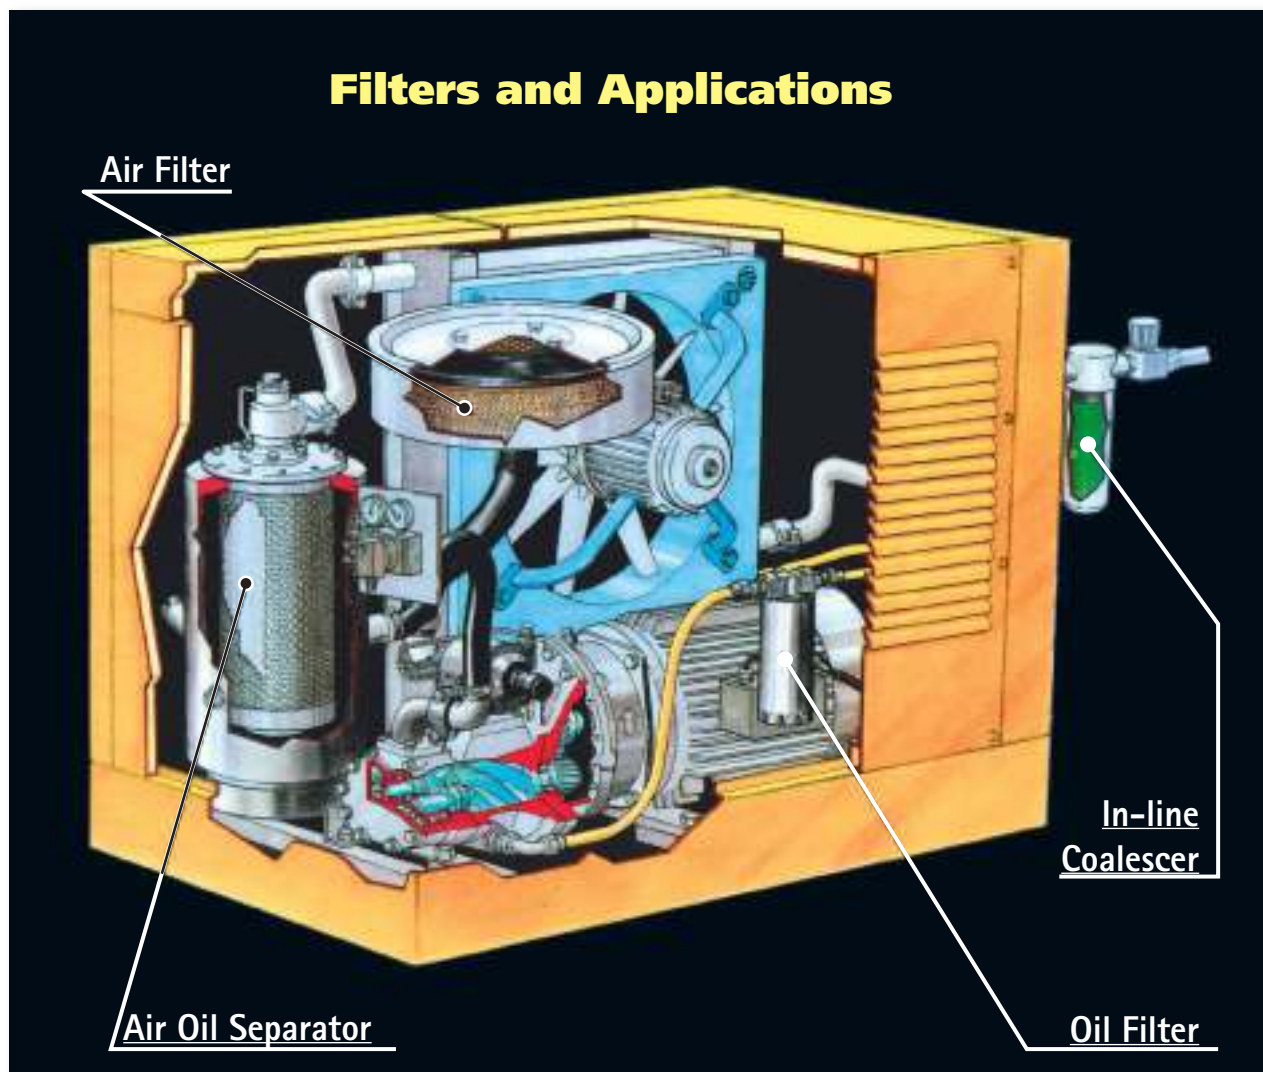

Filters and Applications

APPLICATIONS FOR COMPRESSOR MODELS