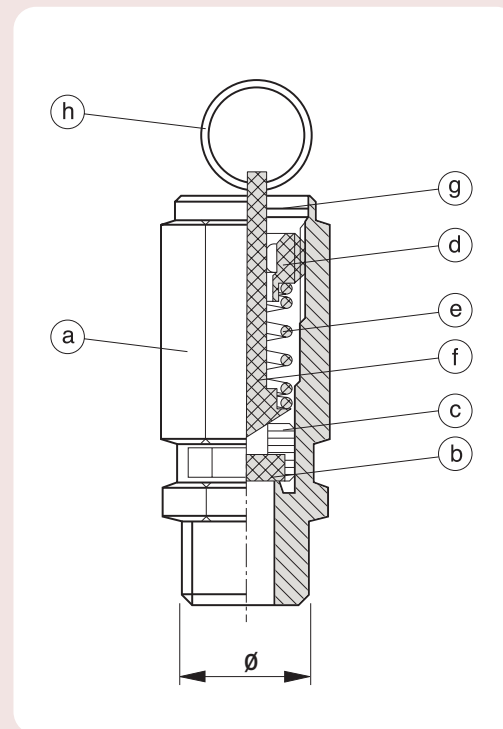

SAFETY VALVES

PED 97/23/CE

In close co-operation with ISPESL (Italian Control Office), **AIR TEK** has obtained in the year 2002 the **PED 97/23/CE** certification on its whole safety valves range. The said norm regulates the manufacturing of pressure plants and equipment.

safety valves

MATERIAL USED

- a) **BODY VALVE:**
BRASS CW614N UNI EN 12164
- b) **GASKET:**
NBR - VITON (by request)
- c) **SHUTTER:**
BRASS CW614N UNI EN 12164
- d) **REGULATOR:**
BRASS CW614N - STEEL AVP UNI EN 10277-3
UNI EN 12164
- e) **SPRING:** BRASS C98 UNI 3823 - INOX AISI 302
(by request)
- f) **PIN:** STEEL CB4 UNI 7356-74
- g) **NUT:** BRASS CW614N UNI EN 12164
- h) **RING:** STEEL C 75 (su richiesta / by request)

MATERIAL USED

- a) **BODY VALVE:**
BRASS CW614N UNI EN 12164
- b) **GASKET:**
NBR - VITON (by request)
- c) **SHUTTER:**
BRASS CW614N UNI EN 12164
- d) **RING NUT:**
BRASS CW614N - STEEL AVP UNI EN 10277-3
UNI EN 12164
- e) **SPRING:** BRASS C98 UNI 3823 - INOX AISI 302
(by request)
- f) **PIN:** STEEL CB4 UNI 7356-74
- g) **PLATE:** ALUMINIUM
- h) **RING:** STEEL C 75 (by request)

VS18

SAFETY VALVE 1/8

SAFETY VALVE NO SETTING

setting range from 0,5 to 5 bar

setting range from 6 to 12 bar

setting range from 13 to 18 bar

SAFETY VALVE NO SETTING + RING

setting range from 0,5 to 5 bar