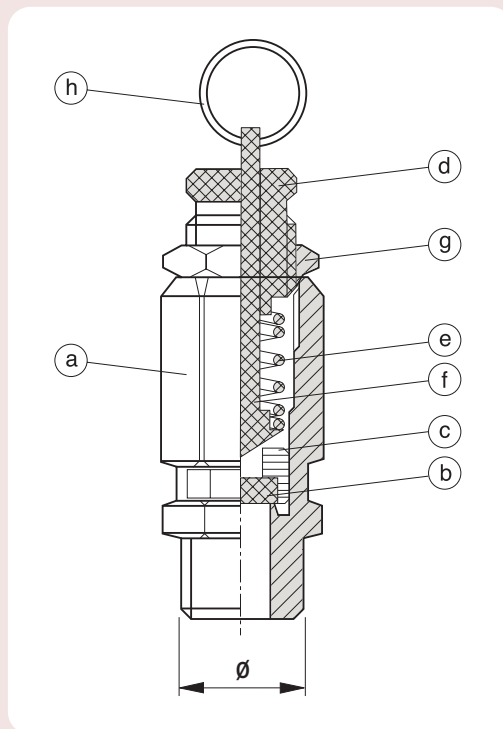

SAFETY VALVES

PED 97/23/CE

In close co-operation with ISPESL (Italian Control Office), **AIR TEK** has obtained in the year 2002 the **PED 97/23/CE** certification on its whole safety valves range. The said norm regulates the manufacturing of pressure plants and equipment.

safety valves

MATERIAL USED

- a) **BODY VALVE:**
BRASS CW614N UNI EN 12164
- b) **GASKET:**
NBR - VITON (by request)
- c) **SHUTTER:**
BRASS CW614N UNI EN 12164
- d) **REGULATOR:**
BRASS CW614N - STEEL AVP UNI EN 10277-3
UNI EN 12164
- e) **SPRING:** BRASS C98 UNI 3823 - INOX AISI 302
(by request)
- f) **PIN:** STEEL CB4 UNI 7356-74
- g) **NUT:** BRASS CW614N UNI EN 12164
- h) **RING:** STEEL C 75 (su richiesta / by request)

MATERIAL USED

- a) **BODY VALVE:**
BRASS CW614N UNI EN 12164
- b) **GASKET:**
NBR - VITON (by request)
- c) **SHUTTER:**
BRASS CW614N UNI EN 12164
- d) **RING NUT:**
BRASS CW614N - STEEL AVP UNI EN 10277-3
UNI EN 12164
- e) **SPRING:** BRASS C98 UNI 3823 - INOX AISI 302
(by request)
- f) **PIN:** STEEL CB4 UNI 7356-74
- g) **PLATE:** ALUMINIUM
- h) **RING:** STEEL C 75 (by request)

VS18

SAFETY VALVE 1/8

SAFETY VALVE NO SETTING

setting range from 0,5 to 5 bar

setting range from 6 to 12 bar

setting range from 13 to 18 bar

SAFETY VALVE NO SETTING + RING

setting range from 0,5 to 5 bar